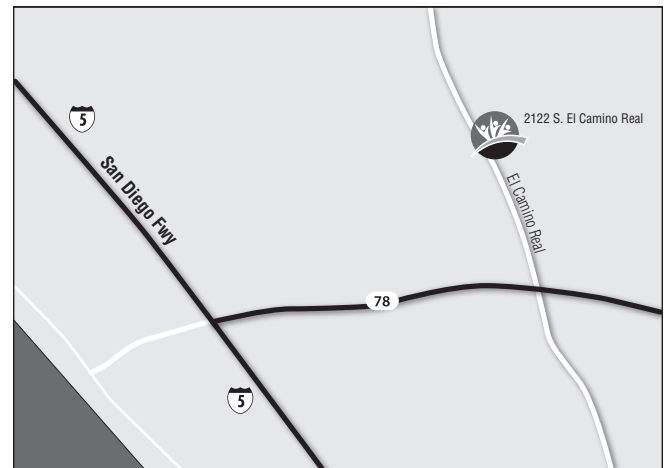

The difference is how we treat you.

WorkPartnersOHS.com

○ **OCEANSIDE**

2122 S. El Camino Real, Ste. 100
Oceanside, CA 92054

760 681 5222

760 681 5151 f

Driving Directions:

From the 78 Freeway
Exit El Camino Real
Head north for 1/2 mile
WorkPartners is on the right

Hours of Operation:

Monday - Friday 8:00 AM - 6:00 PM

Saturday 9:00 AM - 2:00 PM

○ **VISTA**

2365 S. Melrose Drive
Vista, CA 92081

760 571 5910

760 597 0349 f

Driving Directions:

From the 78 Freeway
Exit Sycamore Avenue
Head south for 2.3 miles
Turn left on S. Melrose Drive
WorkPartners is on the right

Hours of Operation:

Monday - Friday 8:00 AM - 6:00 PM